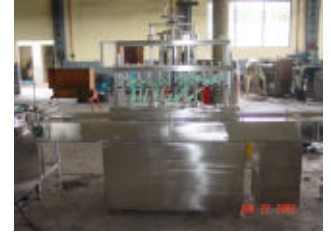

FILLING MACHINE